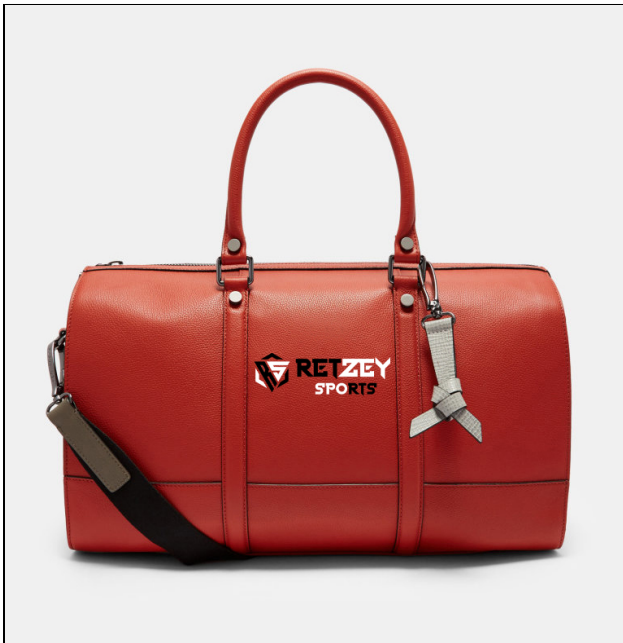

Duffel Bags

[Read More](#)

SKU: 5200-5

Price:

Categories: [Duffel Bags](#)

Product Description

Mens High-Quality Large Sports & Travel Bag VINTAGE LOOK WITH HIGH-QUALITY BRASS FITTINGS SUITABLE FOR ALL USES Colour: Coffee Size Large (Approx) Length 52cm Height 26cm Width 19cm Mens Bag with Adjustable shoulder straps Carry handles on each side that can be joined together making one handle Main 2 zip compartment on top of bag, these can be padlocked for security 2 further small pocket on each end of bag Has another Large pocket at front of bag

Duffel Bags

[Read More](#)

SKU: 5200-6

Price:

Categories: [Duffel Bags](#)

Product Description

Mens High-Quality Large Sports & Travel Bag VINTAGE LOOK WITH HIGH-QUALITY BRASS FITTINGS SUITABLE FOR ALL USES Colour: Coffee Size Large (Approx) Length 52cm Height 26cm Width 19cm Mens Bag with Adjustable shoulder straps Carry handles on each side that can be joined together making one handle Main 2 zip compartment on top of bag, these can be padlocked for security 2 further small pocket on each end of bag Has another Large pocket at front of bag

Duffel Bags

[Read More](#)

SKU: 5200-7

Price:

Categories: [Duffel Bags](#)

Product Description

Mens High-Quality Large Sports & Travel Bag VINTAGE LOOK WITH HIGH-QUALITY BRASS FITTINGS SUITABLE FOR ALL USES Colour: Coffee Size Large (Approx) Length 52cm Height 26cm Width 19cm Mens Bag with Adjustable shoulder straps Carry handles on each side that can be joined together making one handle Main 2 zip compartment on top of bag, these can be padlocked for security 2 further small pocket on each end of bag Has another Large pocket at front of bag